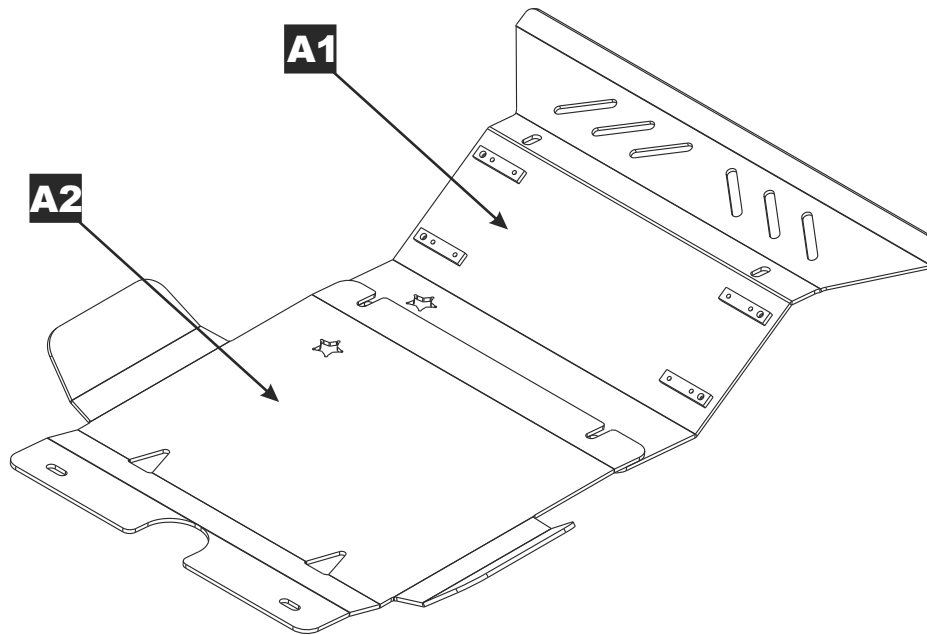

Installation instructions for PZ4AL- 01158 -00

Toyota Hilux

Under Run Protective Shield engine bay

Model Year: 2011/06; 2010/08

Vehicle Code: KUN25L-DRMDHW
KUN25L-DRMSHW
KUN25L-PRMSHW

Part Number: PZ4AL-01158-00

Weight: 7.6 kg

Installation Time: 30 min

Part number: PZ4AL-01158-00

PZ4AL-01157-60

B1

B2

C

Part number:
PZ4AL-01158-00